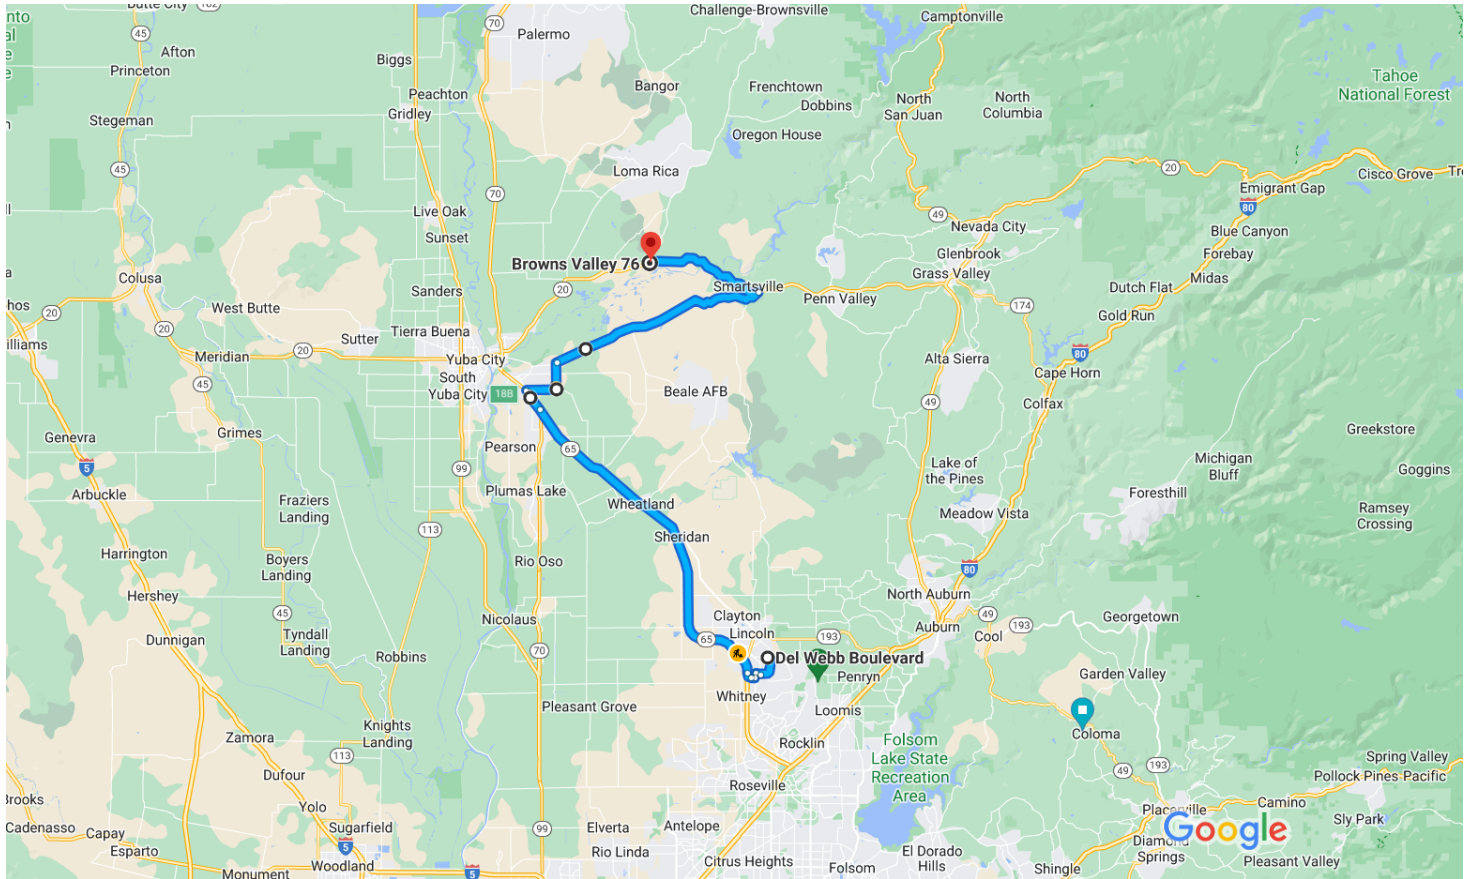

Prices include tax and tip & your own bartender with a minimum of 35 dinners

16898 Hwy 49, Nevada City, CA 95959

Phone: 530 265-9902

2.5 miles north of Nevada City on Hwy 49

**Rich Tassano and Susan Allison have organized a ride for us on
Thursday, June 29th -- save the date.**

Departure time for the ride will be announced later. For planning purposes estimated departure is approximately 3:00 PM.

Map data ©2023 Google 5 mi

Del Webb Blvd

Lincoln, CA 95648

Get on CA-65 N from Del Webb Blvd

- 7 min (3.1 mi)
- ↑ 1. Head east on Del Webb Blvd toward Sun City Ln
1.8 mi
- ↑ 2. Continue straight onto Bella Breeze Dr
0.3 mi
- ↶ 3. Turn left onto Colonnade Dr
0.3 mi
- ↷ 4. Turn right onto Twelve Bridges Dr
0.2 mi
- ⤴ 5. Use the right lane to merge onto CA-65 N via the ramp to Marysville
0.4 mi

Follow CA-65 N to Lindhurst Ave in Olivehurst.

Take exit 18B from CA-70 N

-
- 24 min (24.4 mi)
- ↑ 6. Merge onto CA-65 N

 - ↑ 7. Merge onto CA-70 N

 - ↷ 8. Take exit 18B toward Erle Rd

 - 0.2 mi

Take Hammonton Smartsville Rd to State Hwy 20 W in Smartsville