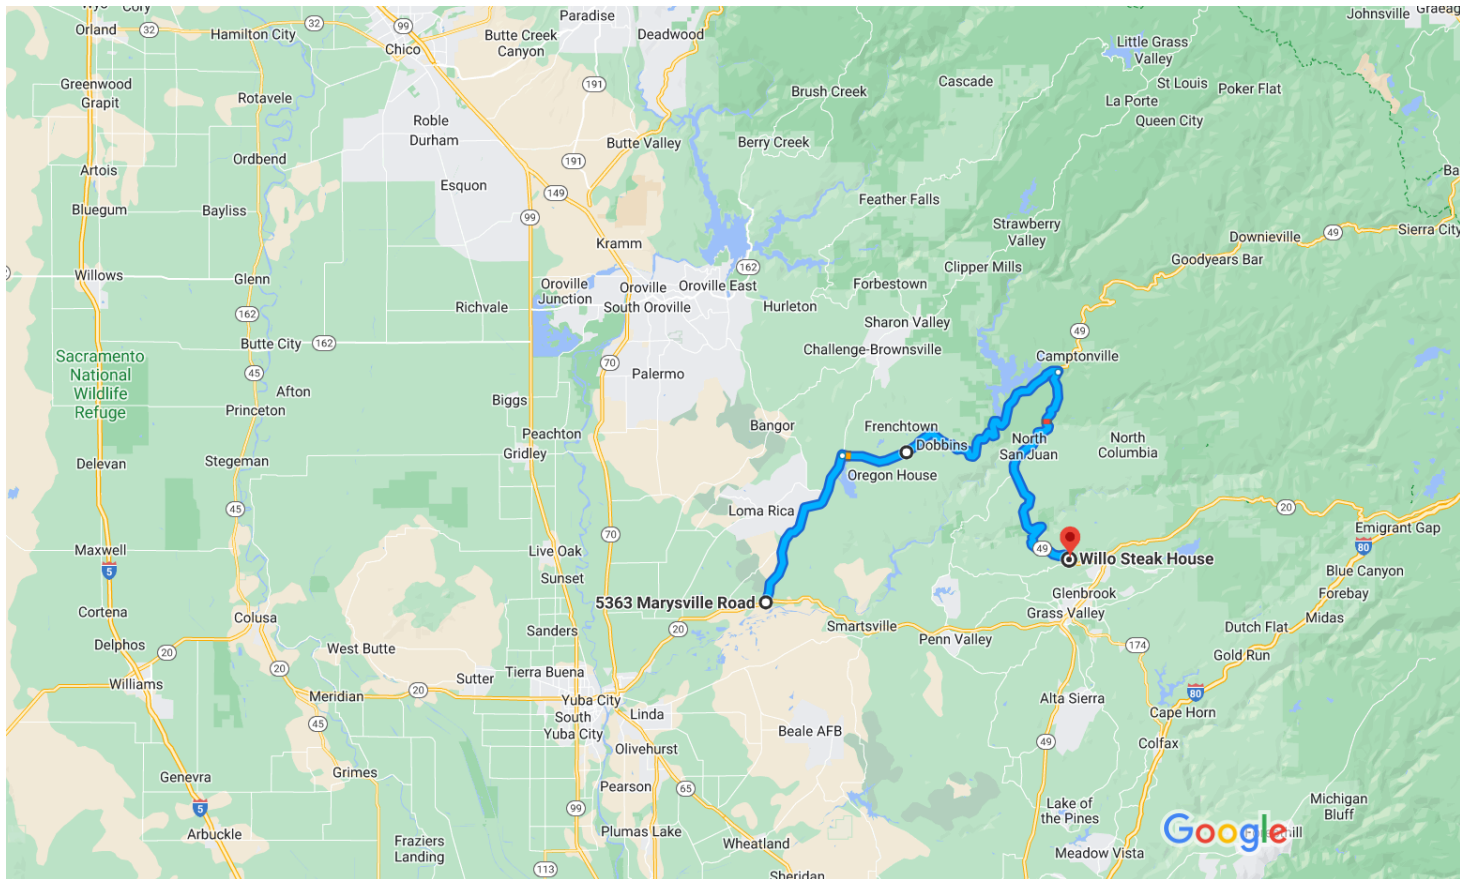

Departure time for the ride will be announced later. For planning purposes estimated departure is approximately 3:00 PM.

Map data ©2023 Google 5 mi

Del Webb Blvd

Lincoln, CA 95648

Get on CA-65 N from Del Webb Blvd

-
- 23 min (17.9 mi)
- ↶ 9. Turn left onto Lindhurst Ave

 - ↷ 10. Turn right at the 1st cross street onto Erle Rd

 - 1.9 mi
 - ↶ 11. Turn left onto Griffith Ave

 - 1.7 mi
 - ↷ 12. Turn right onto Hammonton Smartsville Rd

 - 14.2 mi
 - ↶ 13. Turn left onto State Hwy 20 W

 - 8 min (7.9 mi)

Continue on Marysville Rd to your destination

-
- 1 min (0.2 mi)
- ↷ 14. Turn right onto Marysville Rd

 - 384 ft
 - ↷ 15. Turn right

 - 243 ft
 - ↷ 16. Turn right

 - 138 ft
 - ↷ 17. Turn right

 - [i Destination will be on the right](#)

 - 69 ft

Map data ©2023 Google 5 mi

5363 Marysville Rd
Browns Valley, CA 95918

- ↑ 1. Head north on Marysville Rd toward Stern Ln
_____ 11.3 mi
- ↪ 2. Turn right to stay on Marysville Rd
_____ 19.2 mi
- ↪ 3. Turn right onto CA-49 S
📍 Destination will be on the right
_____ 17.8 mi